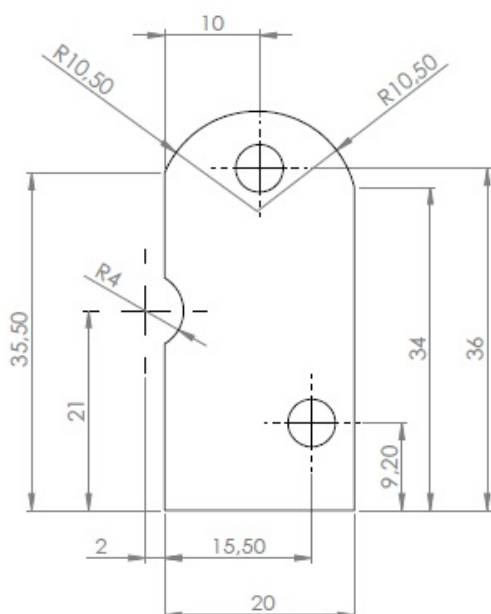

PRODUCT SHEET

Description:

Spacer For Elu-Hinge 2mm Thickness, YZP, (Not for 25&30mm)

Item number:

15.80.001-1

Units	Box	Carton	HS Code	Barcode
Pcs.	1	2000	8302490099	 5704866061889

SISO A/S

Mileparken 11
DK-2740 Skovlunde
Denmark
VAT: DK 24786013