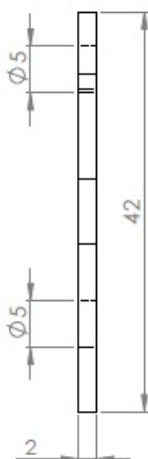

PRODUCT SHEET

Description:

Spacer For Elu-Hinge 2mm Thickness, YZP, (Not for 25&30mm)

Item number:

15.80.001-1

Units	Box	Carton	HS Code	Barcode
Pcs.	1	2000	8302490099	 5704866061889

SISO A/S

Mileparken 11
DK-2740 Skovlunde
Denmark
VAT: DK 24786013